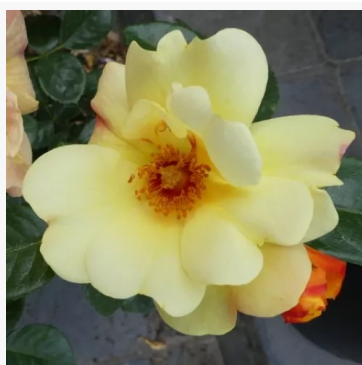

Kenendure

yellow - floribunda bedding rose
2-2.8ft (60-85 cm)
very weak, barely noticeable scented rose - scent
description not available
David Kenny