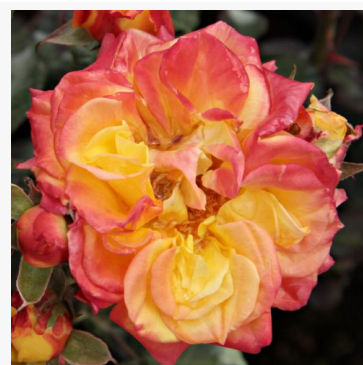

Rumba®

yellow-red - bedding floribunda rose
2.1-3.1ft (65-95 cm)
mild, restrained-scented rose - piquant, spicy aroma
Svend Poulsen