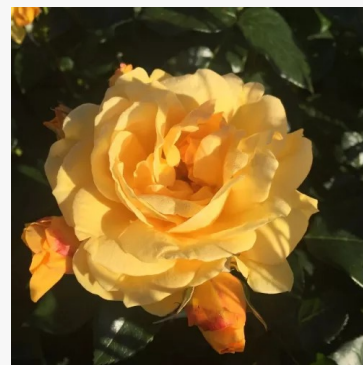

Friendship Forever

golden-yellow - flowerbed floribunda rose
2-2.8ft (60-85 cm)
very weak, barely perceptible scented rose - delicate, discreet rose character
Rosa Eskelund