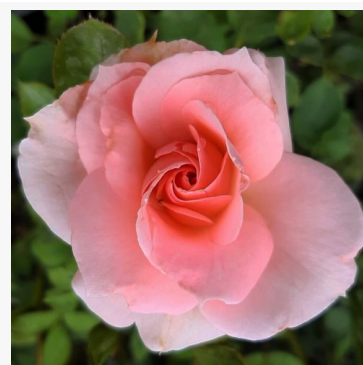

Régén

pink - flower bed floribunda rose
2.3-3.3ft (70-100 cm)
medium-strength, delicately scented rose - scent
description not available
Márk Gergely