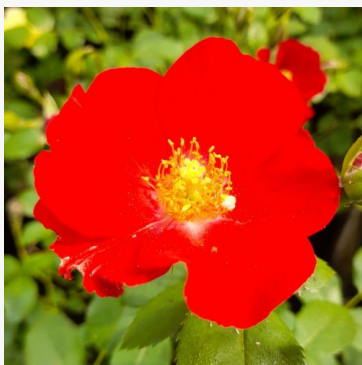

Rally Amorina

red - landscape shrub rose
1.3-2ft (40-60 cm)
very weak, barely noticeable scented rose - scent
description not available
Jan Kees Kraan