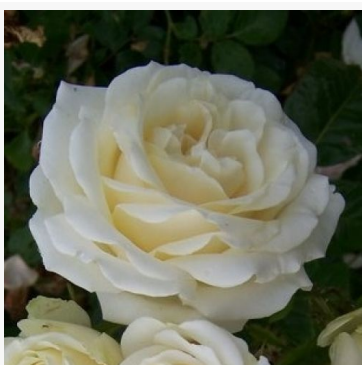

Sophie Scholl

white - flowerbed shrub rose
3.6-4.9ft (110-150 cm)
medium-strength, pleasantly scented rose - fragrance
description not available
Ewald Scholle