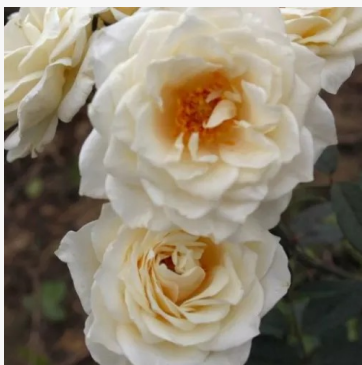

Organdie

cream - floribunda bedding rose
3.3-4.6ft (100-140 cm)
strong, long-lasting scented rose - scent description not available
John Scarman