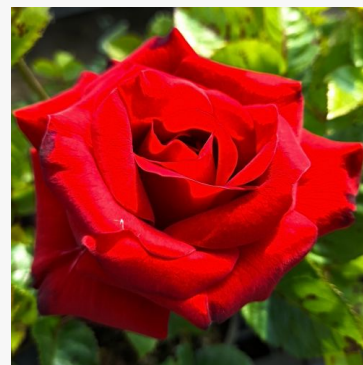

Patras™

red - bedding floribunda rose
0.8-1.2ft (24-36 cm)
mild, discreetly scented rose - delicately sweet
L. Pernille Olesen, Mogens Nyegaard Olesen