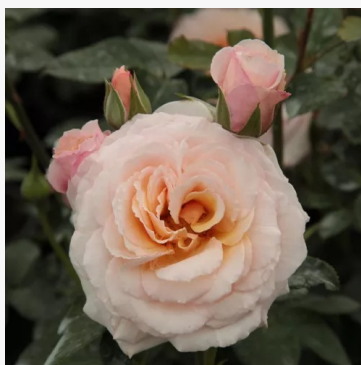

Pacific™

orange-pink - bedding, grandiflora, rose
2-3ft (60-90 cm)
medium-strength, well-scented rose - refreshing, sweet-fruity
Biljana Božanić Tanjga