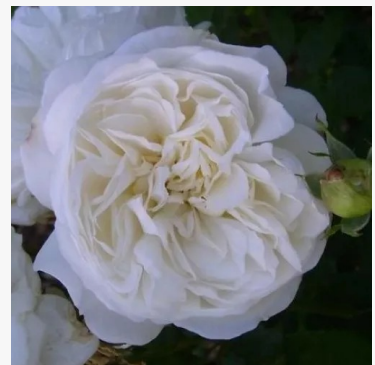

Weisse Gruss an Aachen™

white - flower border floribunda rose
2-2.8ft (60-85 cm)
medium-strength, noticeably fragrant rose - pleasant, classic rose character
Max Vogel