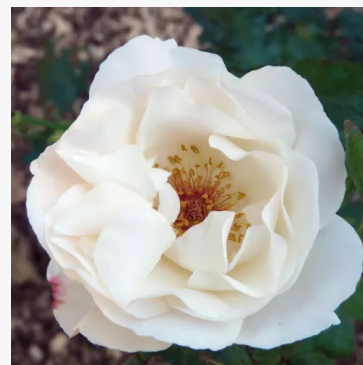

White Queen Elizabeth

white - flowerbed floribunda rose
4.3-5.6ft (130-170 cm)
medium-strength, noticeably scented rose - soft, tea-
scented
Banner