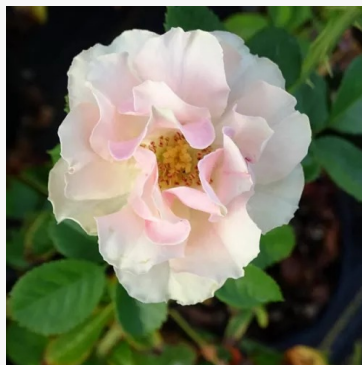

Greensleeves

pink-green - flowerbed floribunda rose
2.5-3.4ft (75-105 cm)
scentless rose - no noticeable fragrance
Jack L. Harkness