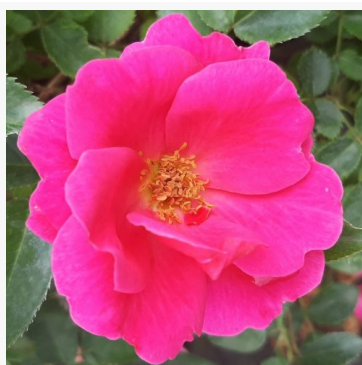

Garden of Roses®

peach - floribunda bedding rose
1.5-2.3ft (45-70 cm)
mild, restrained-scented rose - slightly sweet scent
Tim -Hermann Kordes

Gartenfreund®

pink - landscape shrub rose
2-2.8ft (60-85 cm)
very weak, barely noticeable scented rose - slightly fruity character
Tim -Hermann Kordes