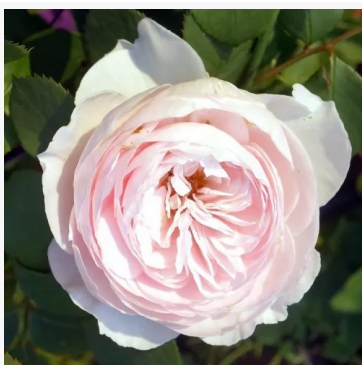

Herzogin Christiana®

pale-pink - floribunda bedding rose
2.3-3.1ft (70-95 cm)
very strong, noticeable from a distance scented rose -
scent description not available
Tim -Hermann Kordes