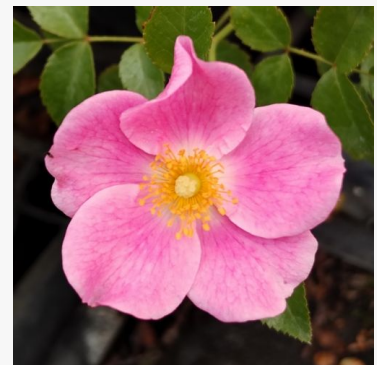

For You With Love™

orange - flowerbed floribunda rose
2.3-3ft (70-90 cm)
strong, pronounced-scented rose - fresh, fruity
Gareth Fryer

For Your Eyes Only

salmon-pink - flowerbed, floribunda rose
2.1-3.1ft (65-95 cm)
mild, subtly scented rose - fresh, fruity character
Christopher Hugh Warner

Forever Royal™

crimson - bedding floribunda rose
3.3-4.6ft (100-140 cm)
mild, restrained-scented rose - scent description not available
Frank R. Cowlishaw

Fortuna®

pink - floribunda bedding rose
1.6-2.3ft (50-70 cm)
very faint, barely noticeable scented rose - neutral, difficult-to-define scent
Tim -Hermann Kordes