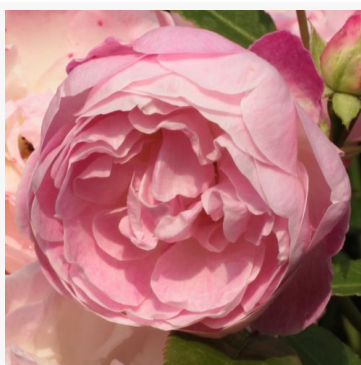

Sorbet Pink™

pink - polyantha bedding rose
2-2.6ft (60-80 cm)
very weak, barely perceptible scented rose - pleasantly
rosy character
Molnár Éva Anna