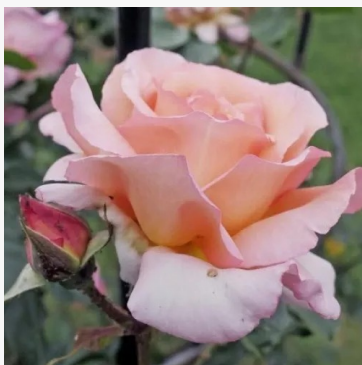

Josiane Pierre-Bissey

peach-pink - polyantha bedding rose
2.3-3.1ft (70-95 cm)
mild, restrained scented rose - fresh, fruity character
Fabien Ducher