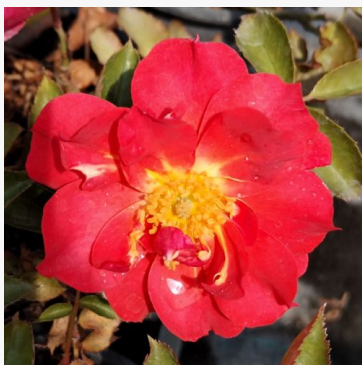

Honey Maya

orange - bedding floribunda rose
2-3ft (60-90 cm)
medium-strength, noticeably scented rose - honey,
sweet
-