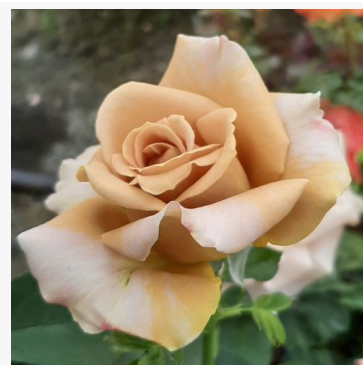

Honey Dijon™

yellow - grandiflora bedding rose
3.6-4.9ft (110-150 cm)
strong, long-lasting scented rose - sweet, fruity
James A. Sproul