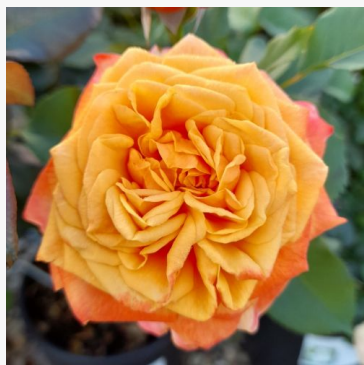

La Villa Cotta ®

copper-yellow - flowerbed grandiflora rose
3.3-4.6ft (100-140 cm)
moderately strong, well-scented rose - rosy character
Tim - Hermann Kordes