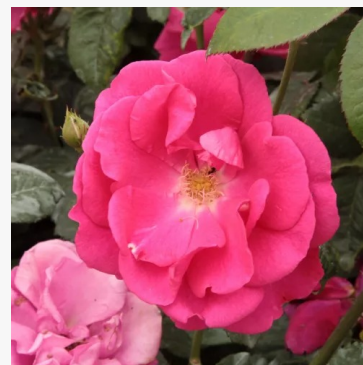

Lafayette

dark-pink - floribunda bedding rose
4.6-5.9ft (140-180 cm)
mild, restrained-scented rose - light, sweet character
Auguste Nonin & Fils