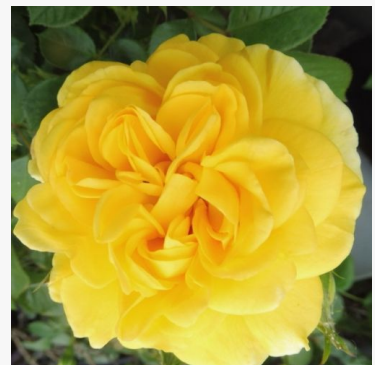

Carte d'Or®

yellow - flowerbed, floribunda, rose
2-2.8ft (60-85 cm)
very weak, barely noticeable scented rose - delicately sweet
Alain Meiland

Centenaire de Lourdes™

pink - floribunda bedding rose
3.3-4.6ft (100-140 cm)
mild, subtly scented rose - discreet, soft character
André Delbard -Chabert

Cepheus

golden-yellow - floribunda bedding rose
3.1-4.1ft (95-125 cm)
very strong, noticeable from a distance scented rose - sweet, fruity
Discovered by - pharmaROSA®

Champagner ®

cream-white - floribunda bedding rose
2.3-3.1ft (70-95 cm)
mild, restrained-scented rose - delicate, understated character
Reimer Kordes

Château de Vaumarcus

peach-orange - bedding floribunda rose
4.3-5.6ft (130-170 cm)
medium-strength, noticeably scented rose - sweet, fruity
Alain Tschanz; Gisèle Tschanz

Cheerfulness

apricot - bedding floribunda rose
3.3-4.6ft (100-140 cm)
very weak, barely perceptible scented rose - light, airy character
Discovered by - pharmaROSA®