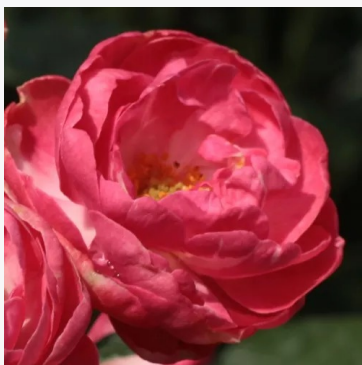

Dick Koster™

pink - bedding polyantha rose
1.1-1.6ft (35-50 cm)
very weak, barely perceptible scented rose - scent
description not available
D. A. Koster