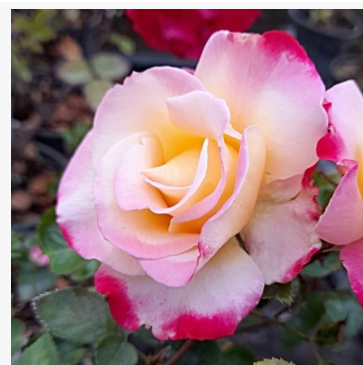

Dick Clark™

cream-yellow - red petal edge - flowerbed grandiflora
rose
4.6-5.9ft (140-180 cm)
medium-strength, clearly noticeable scented rose -
sweet, spicy aroma
Christian Bédard; Tom Carruth