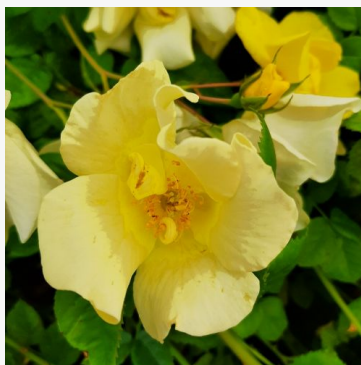

Liane Foly®

yellow - landscape shrub rose
2.6-3.9ft (80-120 cm)
medium-strength, clearly scented rose - fresh, citrus
Alain Meiland