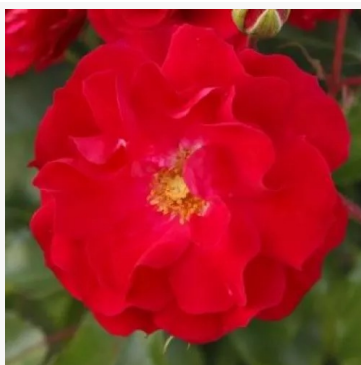

Rotilia®

carmine-red - flowerbed floribunda rose
2-2.8ft (60-85 cm)
very faint, briefly scented rose - wild rose character
Wilhelm Kordes III.