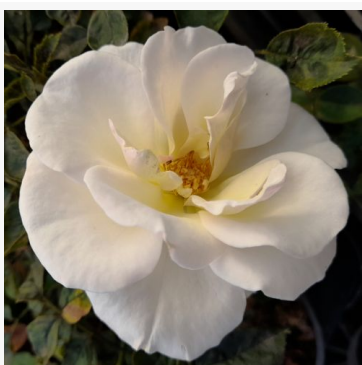

Pearl Abundance®

cream - flower bed floribunda rose
2.3-3ft (70-90 cm)
mild, restrained, soft-scented rose - classic, rose
character
Richard Harkness