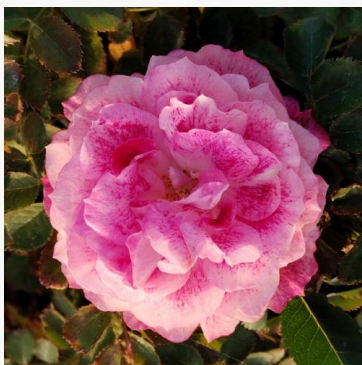

Let's Celebrate

purple-lilac-white - flowerbed floribunda rose
2.5-3.4ft (75-105 cm)
mild, subtle-scented rose - delicately sweet fragrance
Gareth Fryer