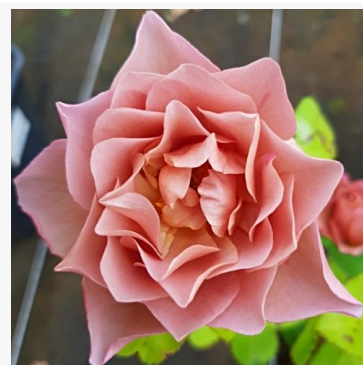

Sola

pink - flower bed, floribunda, rose
2.6-3.9ft (80-120 cm)
unscented rose - no detectable fragrance
Keiji Kunieda