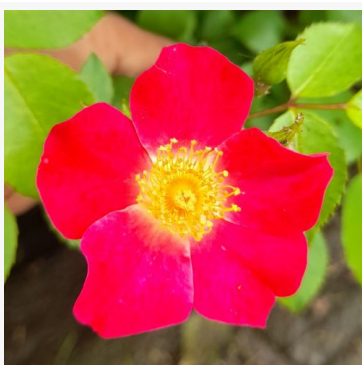

Discus Amorina

orange-red - landscape shrub rose
1.3-2ft (40-60 cm)
very weak, barely noticeable scented rose - scent
description not available
De Ruiter Innovations BV.