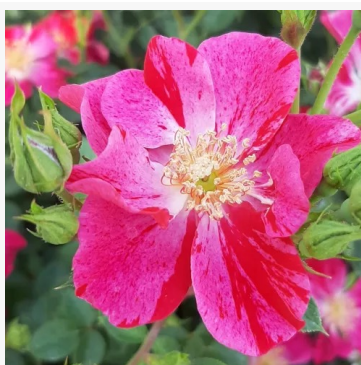

Ruby™

red -pink - bedding polyantha rose
1.1-1.8ft (35-55 cm)
unscented rose - no noticeable fragrance
Dr. Olivera Ilić