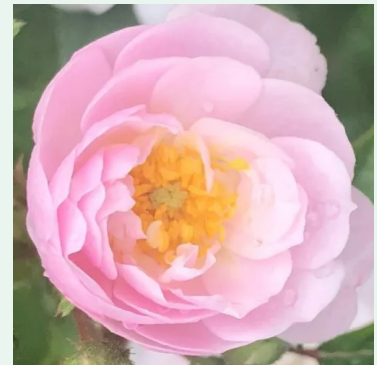

Little Rambler

pink - climber, climbing rose
5.9-8.5ft (180-260 cm)
mild, subtly scented rose - soft, floral character
Christopher H. Warner