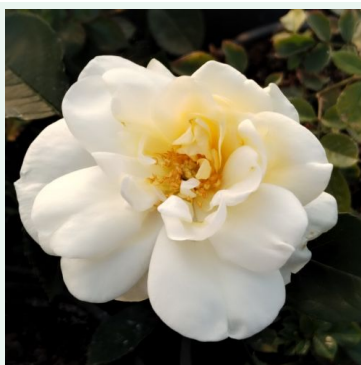

Sénégal

dark red - climbing rose, rambling rose
9.8-14.8ft (300-450 cm)
strong, distinctive-scented rose - classic rose, spicy
notes
Charles Mallerin

Climbing and Rambling Roses

Shiseido

cream-coloured - climber, climbing rose
5.9-9.2ft (180-280 cm)
medium-strength, well-scented rose - tea-fruity
Discovered by - pharmaROSA®