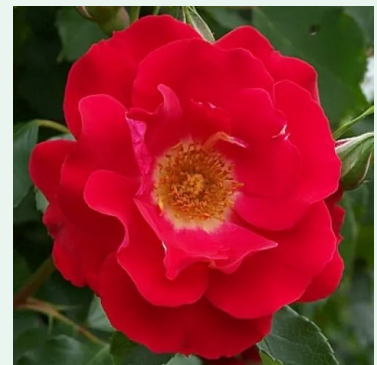

Eric Tabarly®

dark-red - climber, climbing rose
9.8-16.4ft (300-500 cm)
strong, long-lasting scented rose - classic damask aroma
Alain Meillard

Étoile de Hollande

crimson-red - climber, climbing rose
3-5.2ft (90-160 cm)
very strong, noticeable from a distance scented rose - classic, rose-scented
Mathias Peter Hubert Leenders

Étude

deep-pink - climber, climbing rose
5.9-8.5ft (180-260 cm)
strong, long-lasting scented rose - sweet, raspberry-scented
Charles Walter Gregory

Evechanti

cream - climber, climbing rose
7.2-11.2ft (220-340 cm)
very weak, barely noticeable scented rose - soft, honeyed
Jérôme Rateau