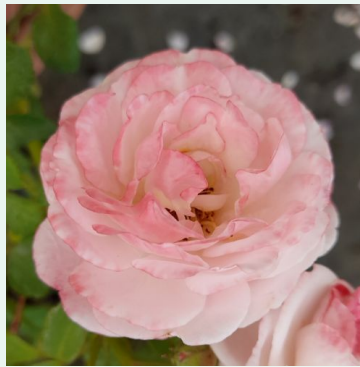

New Dreams

light-pink - climber, rambling rose
6.2-10.2ft (190-310 cm)
strong, long-lasting fragrant rose - classic, floral
Martin Vissers