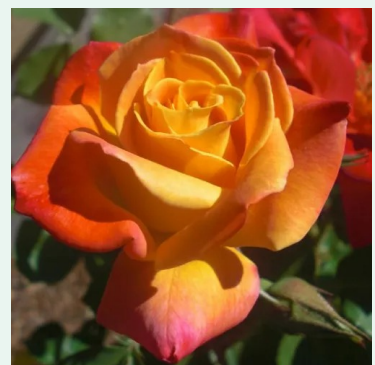

Joseph's Coat

yellow-red - climber, rambling rose
7.9-13.1ft (240-400 cm)
mild, understated-scented rose - fresh, crisp character
Dr. David L. Armstrong; Herbert C. Swim