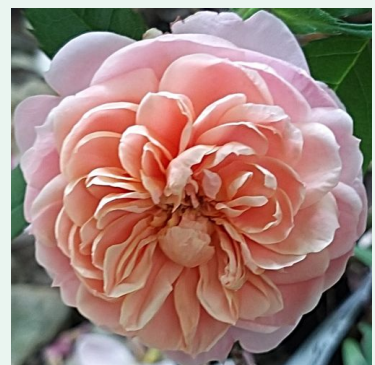

Fourth of July™

red-white - climbing rose, climbing rose
8.2-13.1ft (250-400 cm)
strong, clearly scented rose - fresh, apple-cinnamon
scented
Tom Carruth

Frau Eva Schubert

pink - rambler, climbing rose
7.4-12.3ft (225-375 cm)
mild, restrained-scented rose - subtle character
Hugo Tepelmann

Fubu

yellow - climber, climbing rose
6.6-9.8ft (200-300 cm)
very strong, noticeable-from-a-distance scented rose -
slightly sweet, classic rose character
Discovered by - pharmaROSA®

Genevieve

coral-pink - climber, climbing rose
3.9-6.6ft (120-200 cm)
very strongly scented, garden-filling rose - sweet tea-
scented
Alain A. Meiland