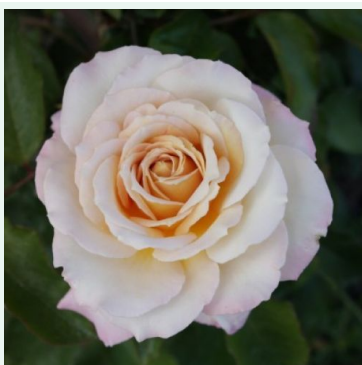

Climbing and Rambling Roses

Crème de la crème

cream-white - climber, climbing rose
7.9-13.1ft (240-400 cm)
strong, noticeably scented rose - sweet-scented
Douglas L. Gandy