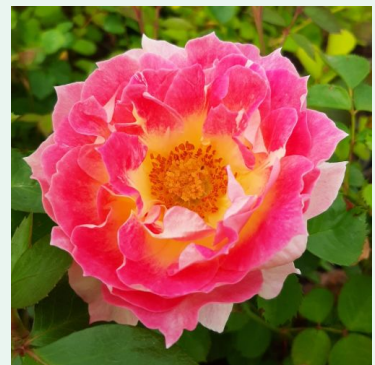

César

pink - climber, climbing rose
5.9-8.5ft (180-260 cm)
mild, understated scented rose - soft, rose character
Jacques Mouchotte