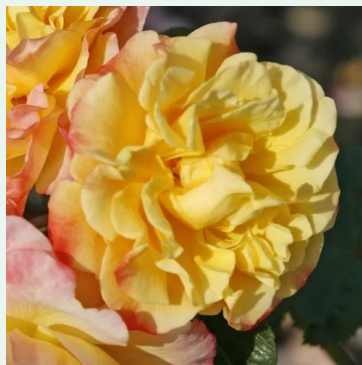

Moonlight®

yellow - climbing rose, climbing rose
6.6-10.5ft (200-320 cm)
strong, long-lasting scented rose - rich, fruity
Tim-Hermann Kordes