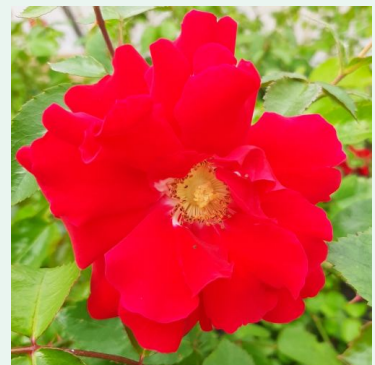

Tradition 95®

red - climber, climbing rose
7.9-12.5ft (240-380 cm)
mild, subtle-scented rose - slightly sweet fragrance
Tim-Hermann Kordes