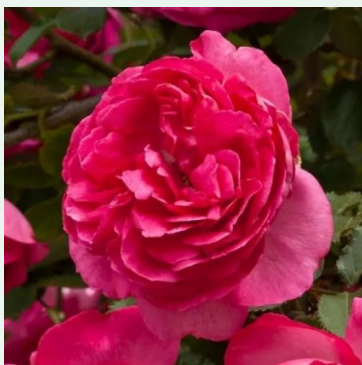

Cyclamen Pierre de Ronsard ®

deep-pink - climber, climbing rose
7.9-11.8ft (240-360 cm)
very weak, barely perceptible scented rose - scent
description not available
Reg Tomerlin